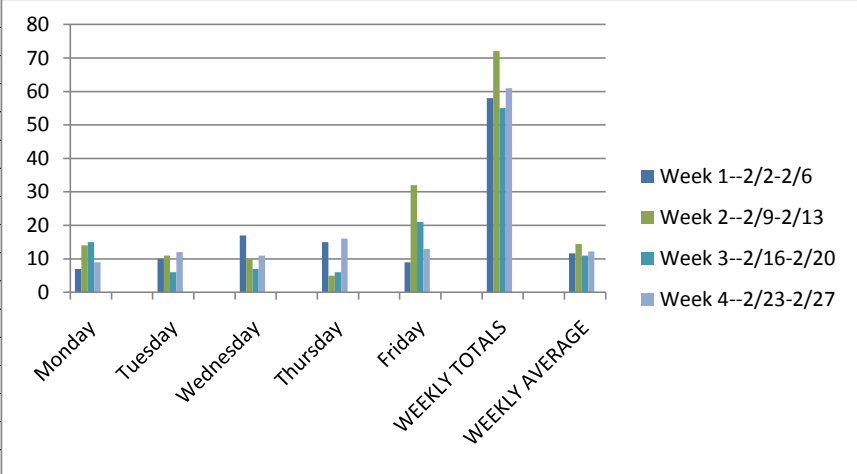

College Reading & Writing Center Tutoring Usage for February

	<u>Week 1--2/2-2/6</u>	<u>Week 2--2/9-2/13</u>	<u>Week 3--2/16-2/20</u>	<u>Week 4--2/23-2/27</u>	Daily Averages:
Monday	7	14	15	9	11.25
Tuesday	10	11	6	12	9.75
Wednesday	17	10	7	11	11.25
Thursday	15	5	6	16	10.5
Friday	9	32	21	13	18.75
WEEKLY TOTALS	58	72	55	61	
WEEKLY AVERAGE	11.6	14.4	11	12.2