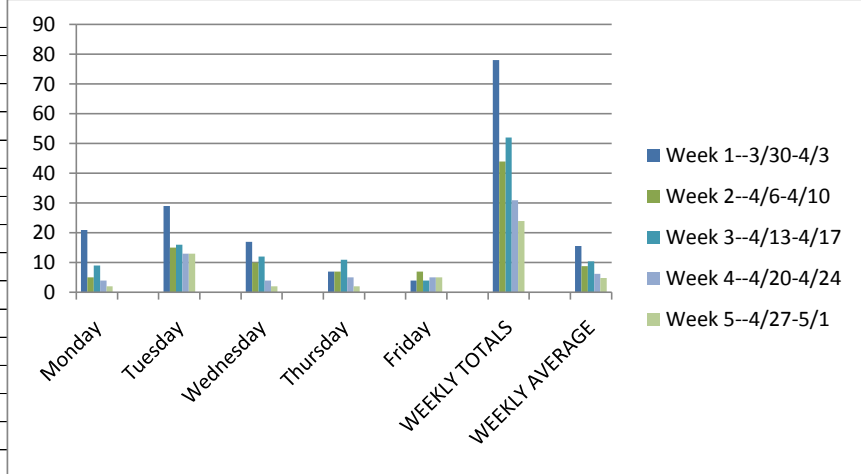

College Reading & Writing Center Tutoring Usage for April

	<u>Week 1--3/30-4/3</u>		<u>Week 2--4/6-4/10</u>		<u>Week 3--4/13-4/17</u>		<u>Week 4--4/20-4/24</u>		<u>Week 5--4/27-5/1</u>		Daily Averages:
Monday	21	5	9	4	2	8.2					
Tuesday	29	15	16	13	13	17.2					
Wednesday	17	10	12	4	2	9					
Thursday	7	7	11	5	2	6.4					
Friday	4	7	4	5	5	5					
WEEKLY TOTALS	78	44	52	31	24						
WEEKLY AVERAGE	15.6	8.8	10.4	6.2	4.8