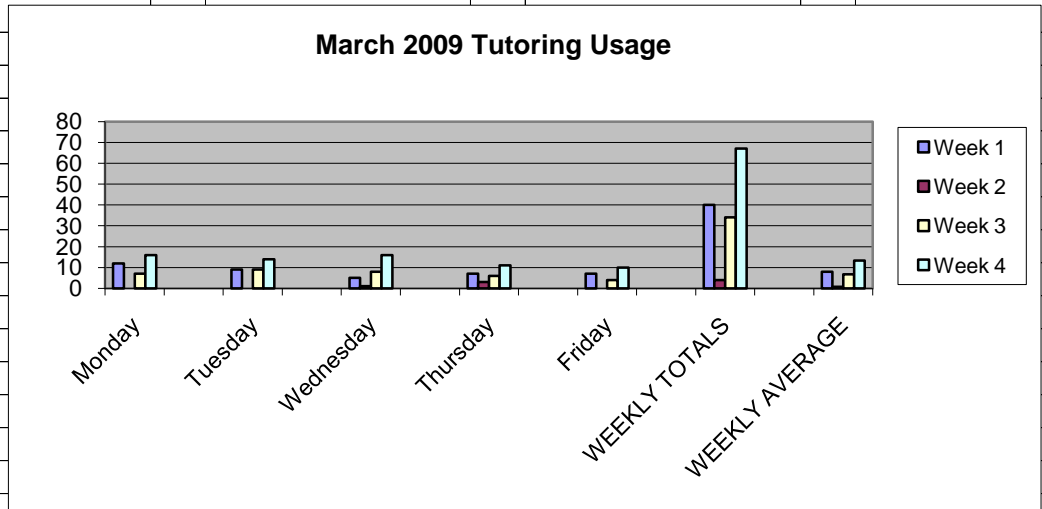

College Reading & Writing Center Tutoring Usage for March

	<u>Week 1--3/2-3/6</u>	<u>Week 2--3/9-3/13</u>	<u>Week 3--3/16-3/20</u>	<u>Week 4--3/23-3/27</u>	<i>Daily Averages:</i>
<i>Monday</i>	12	0	7	16	8.75
<i>Tuesday</i>	9	0	9	14	8
<i>Wednesday</i>	5	1	8	16	7.5
<i>Thursday</i>	7	3	6	11	6.9
<i>Friday</i>	7	0	4	10	5.25
WEEKLY TOTALS	40	4	34	67	
WEEKLY AVERAGE	8	0.8	6.8	13.4	
<i>Saturday</i>		0			<i>Sat. Average:</i>

0