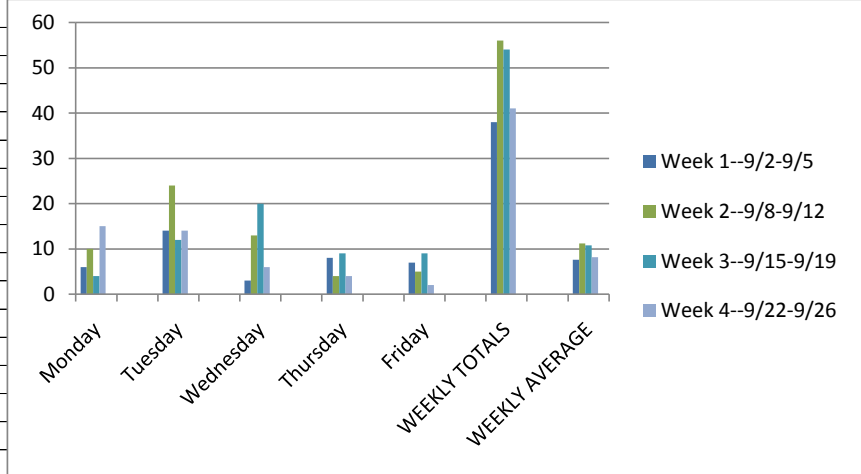

College Reading & Writing Center Tutoring Usage for September

	<u>Week 1--9/2-9/5</u>	<u>Week 2--9/8-9/12</u>	<u>Week 3--9/15-9/19</u>	<u>Week 4--9/22-9/26</u>	<i>Daily Averages:</i>
<i>Monday</i>	6	10	4	15	8.75
<i>Tuesday</i>	14	24	12	14	16
<i>Wednesday</i>	3	13	20	6	10.5
<i>Thursday</i>	8	4	9	4	6.25
<i>Friday</i>	7	5	9	2	5.75
WEEKLY TOTALS	38	56	54	41	
WEEKLY AVERAGE	7.6	11.2	10.8	8.2