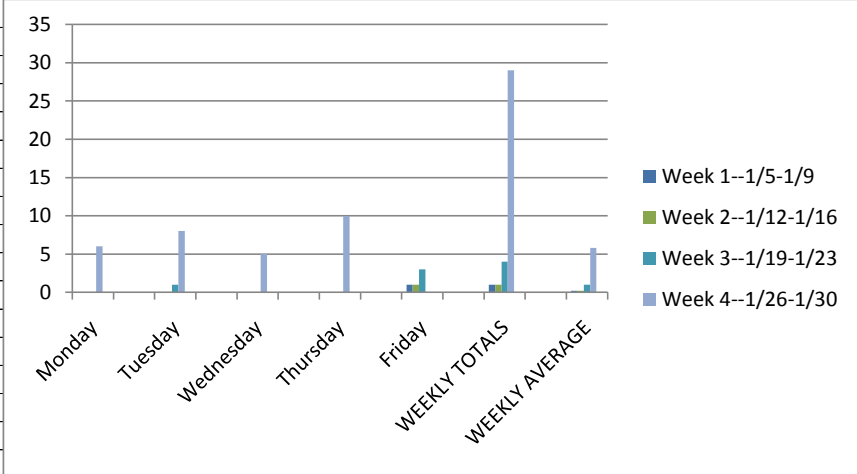

College Reading & Writing Center Tutoring Usage for January

	<u>Week 1--1/5-1/9</u>	<u>Week 2--1/12-1/16</u>	<u>Week 3--1/19-1/23</u>	<u>Week 4--1/26-1/30</u>	<i>Daily Averages:</i>
<i>Monday</i>	0	0	closed	6	2
<i>Tuesday</i>	0	0	1	8	2.25
<i>Wednesday</i>	0	0	0	5	1.25
<i>Thursday</i>	0	0	0	10	2.5
<i>Friday</i>	1	1	3	0	1.25
WEEKLY TOTALS	1	1	4	29	
WEEKLY AVERAGE	0.2	0.2	1	5.8