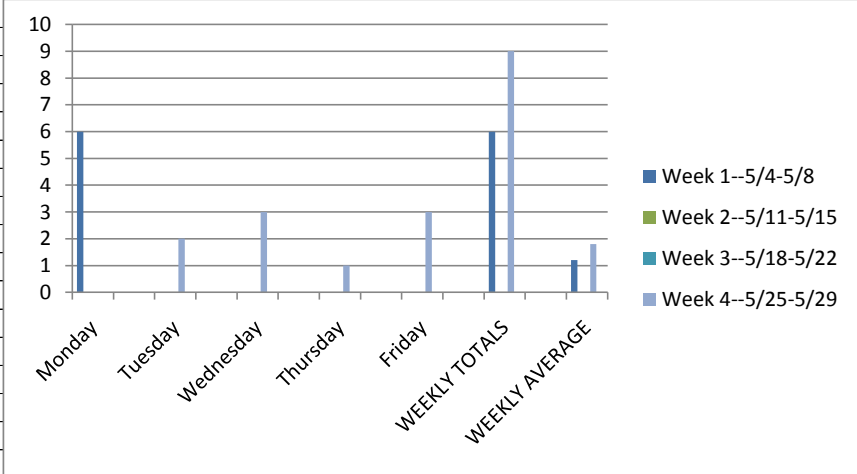

College Reading & Writing Center Tutoring Usage for May

	<u>Week 1--5/4-5/8</u>	<u>Week 2--5/11-5/15</u>	<u>Week 3--5/18-5/22</u>	<u>Week 4--5/25-5/29</u>	<i>Daily Averages:</i>
<i>Monday</i>	6	0	0	0	1.5
<i>Tuesday</i>	0	0	0	2	0.5
<i>Wednesday</i>	0	0	0	3	0.75
<i>Thursday</i>	0	0	0	1	0.25
<i>Friday</i>	0	0	0	3	0.75
WEEKLY TOTALS	6	0	0	9	
WEEKLY AVERAGE	1.2	0	0	1.8