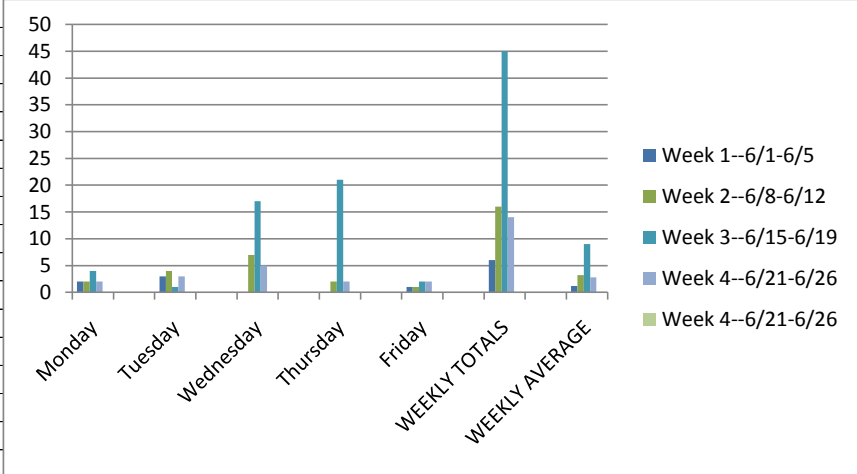

College Reading & Writing Center Tutoring Usage for June

	College Reading & Writing Center Tutoring Usage for June				
	<u>Week 1--6/1-6/5</u>	<u>Week 2--6/8-6/12</u>	<u>Week 3--6/15-6/19</u>	<u>Week 4--6/21-6/26</u>	<i>Daily Averages:</i>
<i>Monday</i>	2	2	4	2	2.5
<i>Tuesday</i>	3	4	1	3	2.75
<i>Wednesday</i>	0	7	17	5	7.25
<i>Thursday</i>	0	2	21	2	6.25
<i>Friday</i>	1	1	2	2	1.5
WEEKLY TOTALS	6	16	45	14	
WEEKLY AVERAGE	1.2	3.2	9	2.8