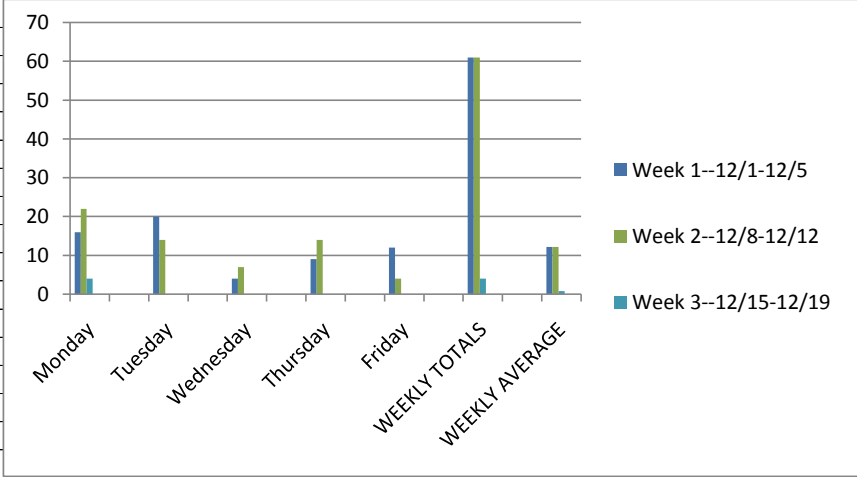

College Reading & Writing Center Tutoring Usage for December

	Week 1--12/1-12/5	Week 2--12/8-12/12	Week 3--12/15-12/19	<i>Daily Averages:</i>
<i>Monday</i>	16	22	4	14
<i>Tuesday</i>	20	14	0	11.33333333
<i>Wednesday</i>	4	7	0	3.66666667
<i>Thursday</i>	9	14	0	7.66666667
<i>Friday</i>	12	4	0	5.33333333
WEEKLY TOTALS	61	61	4	
WEEKLY AVERAGE	12.2	12.2	0.8