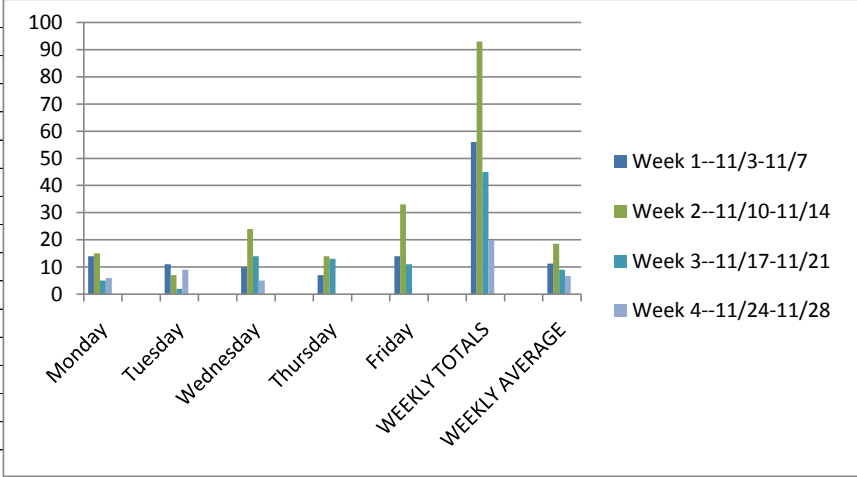

College Reading & Writing Center Tutoring Usage for November

	<u>Week 1--11/3-11/7</u>	<u>Week 2--11/10-11/14</u>	<u>Week 3--11/17-11/21</u>	<u>Week 4--11/24-11/28</u>	<i>Daily Averages:</i>
<i>Monday</i>	14	15	5	6	10
<i>Tuesday</i>	11	7	2	9	7.25
<i>Wednesday</i>	10	24	14	5	13.25
<i>Thursday</i>	7	14	13	closed	11.33333333
<i>Friday</i>	14	33	11	closed	19.33333333
WEEKLY TOTALS	56	93	45	20	
WEEKLY AVERAGE	11.2	18.6	9	6.66666667